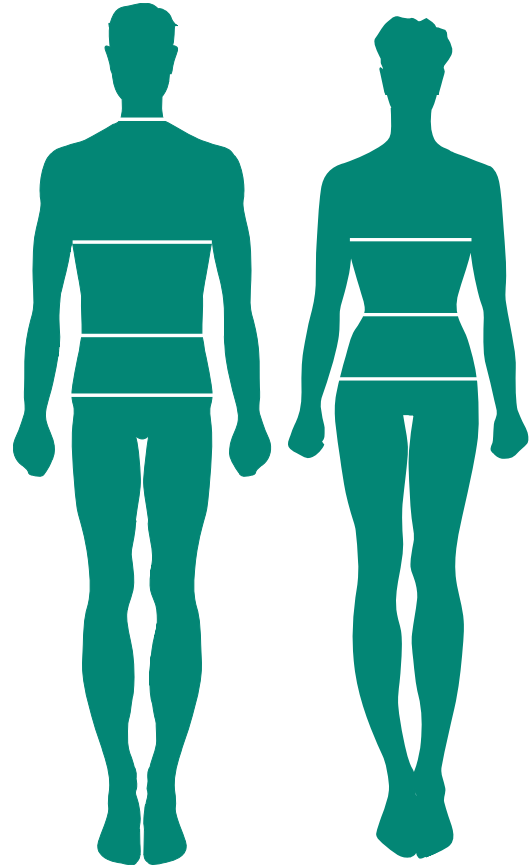

## FEMALE MEASURING STEPS

**BUST:** Relax arms and measure around the fullest part of the bust, keeping tape measure parallel to floor.

**WAIST:** Measure around the narrowest point of the natural waistline (not over clothing), keeping tape measure snug but not tight.

**HIPS:** Stand straight with feet together and measure around the fullest part of the hips (about 8" below natural waistline), keeping tape measure parallel to floor.

## MALE MEASURING STEPS

**NECK:** Measure around the base of the neck where the collar will sit, keeping tape measure snug.

**CHEST:** Measure the fullest part of the chest, keeping tape measure parallel to floor.

## SIZE CHARTS